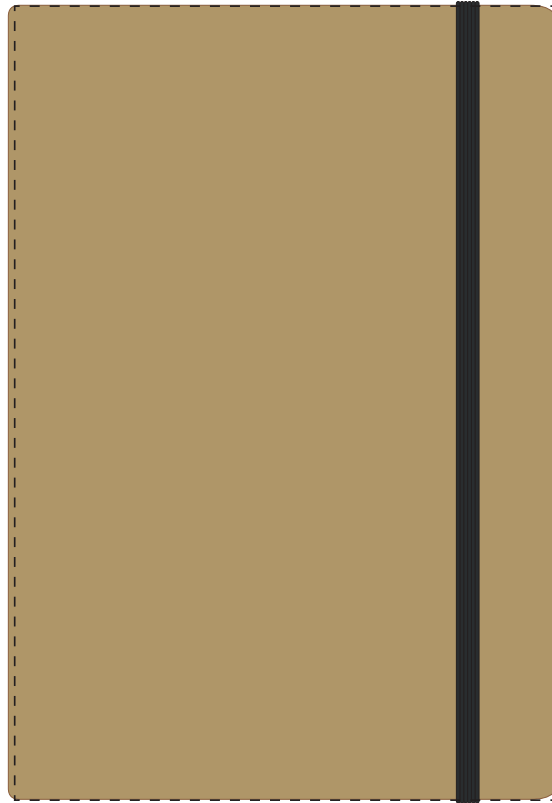

Your Ref:	Quantity:	Product Code: QS0545
Our Ref:	Version: 1	Product Colour: BLACK

**PRINTING CONCERNS: SMALL DETAILS WILL FILL****PRODUCT INFO: DUE TO THE NATURE OF THE PRODUCT THE PRINT POSITION MAY VARY BY 2 - 3 MM**

We stock this item in the following colours

**PANTONE REFERENCE(S)**
 Full colour edge to edge printing

ARTWORK SCALE 50%

Product Image for visualisation  
- colours may vary

- CENTRED TO PRINT AREA
- CENTRED TO NOTEBOOK

The dashed line is to demonstrate print area and will not appear on your printed item

**PLEASE NOTE:**

- All colours including print and product are for visual purposes only and should not be regarded as the actual colour of the product and print.
- Some products may vary from batch to batch and may differ from previous orders.
- The colour and texture of a product can also have an effect on the final print colour.
- By approving this order we accept that you understand these terms.

To proceed, please approve visual via the online system.

ARTWORK SCALE 100%

Max print area: 143mm x 210mm